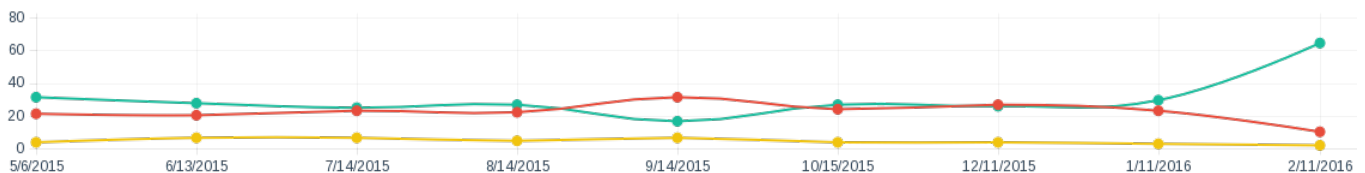

US Enroll Business	N Advice Interactive Group A 7850 Collin McKinney Pkwy P (214) 310-1356	As of 2/11/2016	✓
USNetAds.com	N Advice Interactive Group A 7850 Collin McKinney Pkwy P (214) 310-1356	As of 2/11/2016	✓
wand® precision classification for search	Not yet listed	As of 2/11/2016	✗
yp	N Advice Interactive Group A 7850 Collin McKinney Pkwy P (214) 310-1356	As of 2/11/2016	✓
YellowBot®	N Advice Interactive Group A 5900 S Lake Forrest Dr Ste 295, McKinney, TX 75070 P (214) 310-1358	As of 2/11/2016	⚠
YellowPageCity.com	Not yet listed	As of 2/11/2016	✗
yellowUSA	N Advice Interactive Group A 7850 Collin McKinney Pkwy P (214) 310-1356	As of 2/11/2016	✓
YelloYello	N Advice Interactive Group A 7850 Collin McKinney Pkwy P (214) 310-1356	As of 2/11/2016	✓
ZH ZIPHIP YOUR LOCAL SEARCH	N Advice Interactive Group A 7850 Collin McKinney Pkwy P (214) 310-1356	As of 2/11/2016	✓
ziplocal	N Advice Interactive Group A 7850 Collin McKinney Pkwy P (214) 310-1356	As of 2/11/2016	✓
ZipperPages.com	Not yet listed	As of 2/11/2016	✗

■ Directory Listings Present
■ Directories Needing Action
■ Directories Not Yet Listed

Although we strive to keep up with algorithm changes on our end, we can in no way guarantee the accuracy of this report due to the fact that the content displayed on the scan results, is solely based on information we receive from our partners. We can only display what is received from them at the time of the scan, which may or may not be accurate at that moment. This scanning tool is supplied on an "as is" and "as available" basis. To the fullest extent under applicable law, we make no, and disclaims all, warranties, guarantees and representations, whether express, implied, oral or otherwise. Use this report as a guideline not as an absolute audit report.