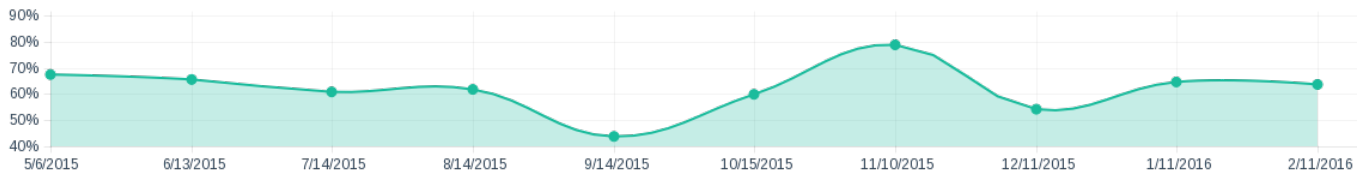

Visibility Score Over Time

■ Visibility Score