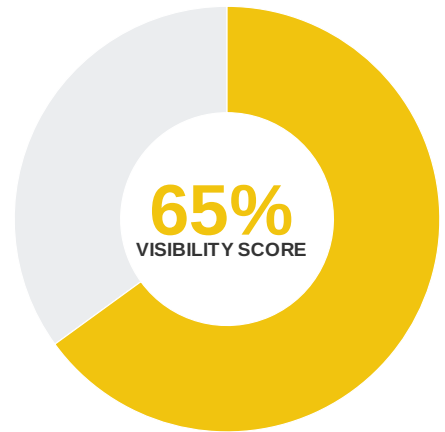

## Overview

Your monthly report includes a Visibility Score showing the average of your Google+ Local, Yahoo! Local, Bing Places, and Directory Scores. Successful scores are most often obtained when all listings are claimed, active, and contain consistent information such as business name, address, and phone number.

## Visibility Score Over Time

■ Visibility Score