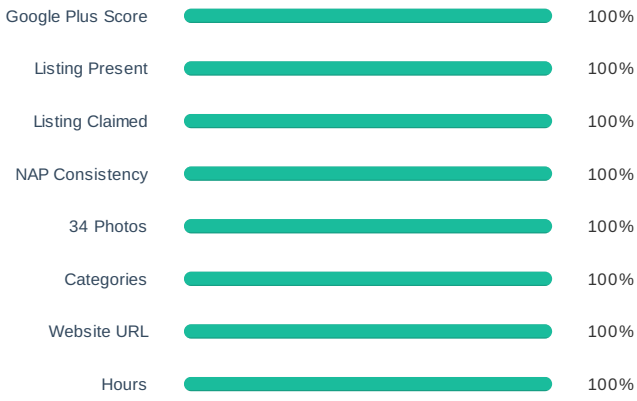

Google Plus

Essential Scores