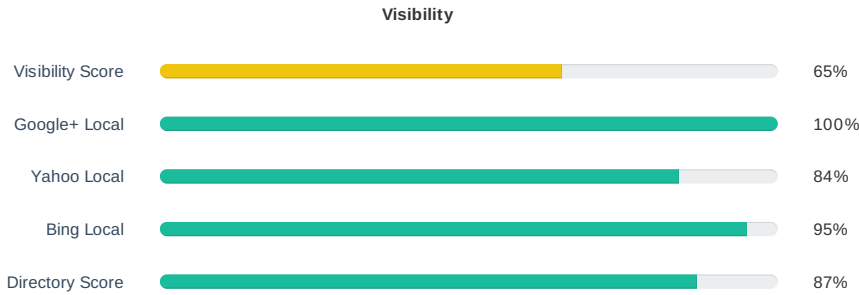

Your Logo Here  
REPLACE THIS IMAGE

## Overview

Your monthly report includes a Visibility Score showing the average of your Google+ Local, Yahoo! Local, Bing Places, and Directory Scores. Successful scores are most often obtained when all listings are claimed, active, and contain consistent information such as business name, address, and phone number.

## Visibility Score Over Time

■ Visibility Score